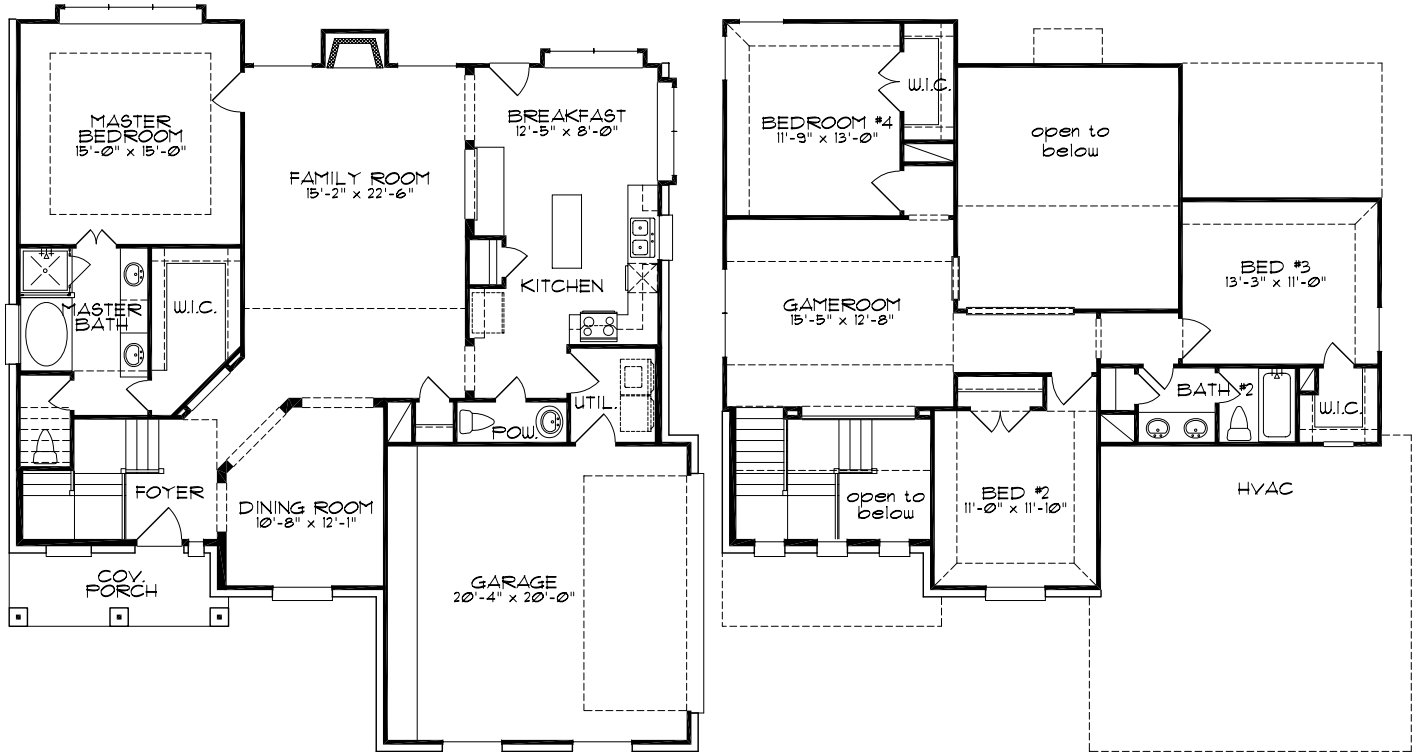

*Walter  
Alan*

2399 B

HOMES, INC.

FIRST FLOOR	1460
SECOND FLOOR	939
<hr/>	
TOTAL LIVING AREA	2399
<hr/>	
GARAGE	451
PORCH	201
<hr/>	
TOTAL NON LIVING AREA	652
TOTAL COVERED AREA	3051

Room sizes are approximate. Floor plans shown are the artist's conception.  
Walter Alan Homes reserves the right to change or modify design, features, products or price without notice.