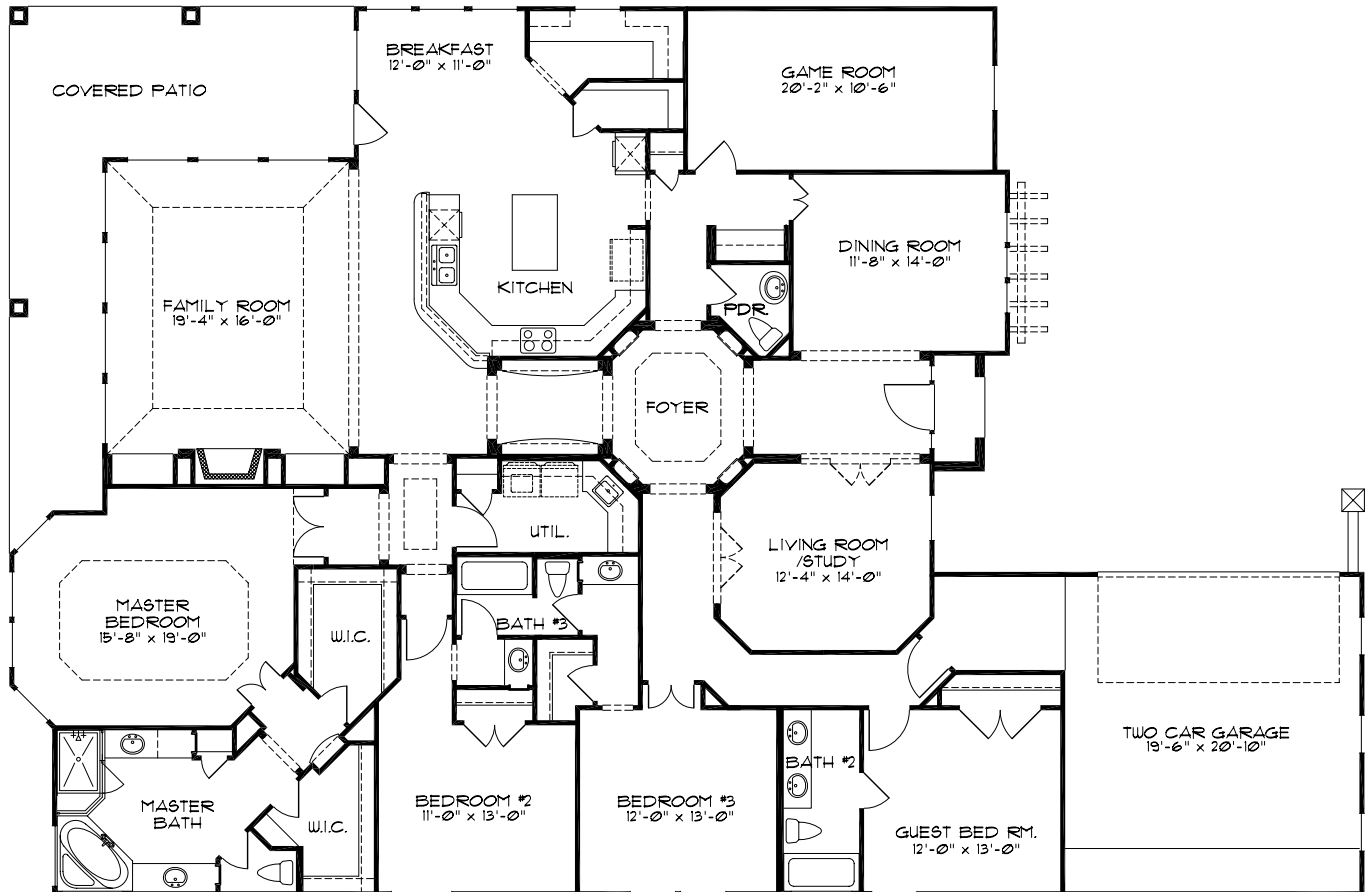

*Walter
Alan*

3443

HOMES, INC.

FIRST FLOOR	3443
TOTAL LIVING AREA	3443
GARAGE	483
REAR COV. PORCH	377
FRONT COV. PORCH	26
TOTAL NON LIVING AREA	886
TOTAL COVERED AREA	4329

Room sizes are approximate. Floor plans shown are the artist's conception.
Walter Alan Homes reserves the right to change or modify design, features, products or price without notice.